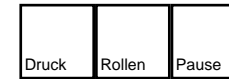

# Terminal Velocity

deutsches Tastaturlayout / english keyboard layout

- Stick:** Flight Control
- B1:** Fire Weapon
- B2:** Afterburner
- B3:** Throttle +
- B4:** Throttle -

more keyboard layouts:  
<http://www.keycardhq.de>