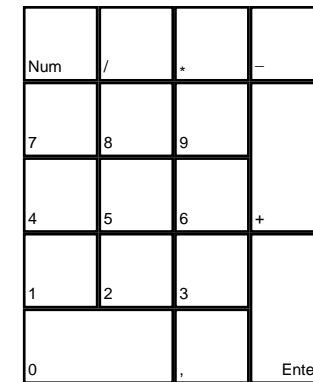

# Terminal Velocity

deutsches Tastaturlayout / english keyboard layout

- Stick:** Flight Control
- B1:** Fire Weapon
- B2:** Afterburner
- B3:** Throttle +
- B4:** Throttle -

more keyboard layouts:  
<http://www.keycardhq.de>