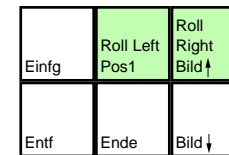

# Terminal Velocity

deutsches Tastaturlayout / english keyboard layout

- Stick:** Flight Control
- B1:** Fire Weapon
- B2:** Afterburner
- B3:** Throttle +
- B4:** Throttle -

more keyboard layouts:  
<http://www.keycardhq.de>