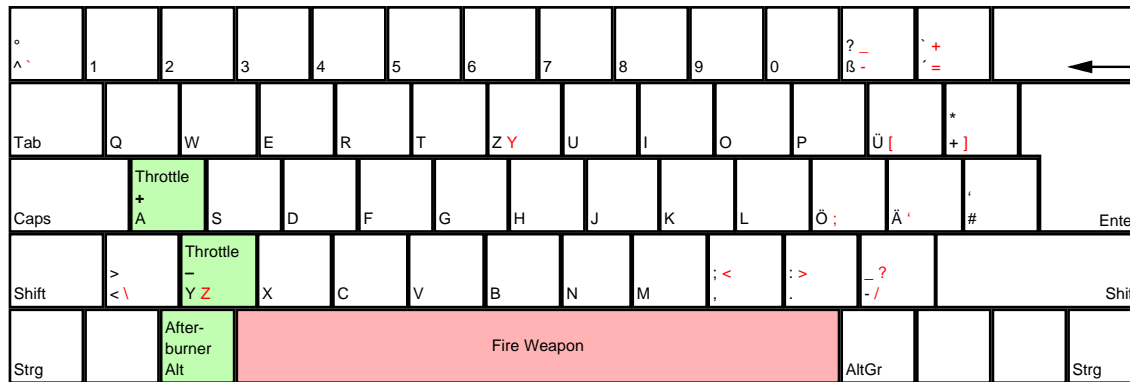

# Terminal Velocity

deutsches Tastaturlayout / english keyboard layout

- Stick:** Flight Control
- B1:** Fire Weapon
- B2:** Afterburner
- B3:** Throttle +
- B4:** Throttle -

more keyboard layouts:  
<http://www.keycardhq.de>

## CHEATS taken from [dlh.net]

Type them in during the game:

- |         |                                |
|---------|--------------------------------|
| TRIGODS | Invincibility                  |
| TRISHLD | Shield restore                 |
| 3DREALM | Power up all weapons           |
| TRINEXT | Skip to next level             |
| TRIHQVR | Hover while firing             |
| TRIBURN | Speeds afterburner up          |
| MANIACS | 1000 Afterburner ammo          |
| TRSCOPE | Oscilloscope                   |
| TRFRAME | FPS ticker                     |
| TRIFIR0 | Temporary invincibility        |
| TRIFIR1 | PAC ammo                       |
| TRIFIR2 | ION ammo                       |
| TRIFIR3 | RTL ammo                       |
| TRIFIR4 | MAM ammo                       |
| TRIFIR5 | SAD ammo                       |
| TRIFIR6 | SWT ammo                       |
| TRIFIR7 | DAM ammo                       |
| TRIFIR8 | 200 Afterburner ammo           |
| TRIFIR9 | Temporary invisibility         |
| TRWARPx | [x = 1 to 9] Version 1.1s only |