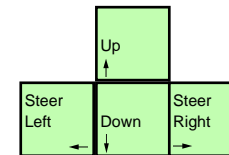

# Terminal Velocity

deutsches Tastaturlayout / english keyboard layout

- Stick:** Flight Control
- B1:** Fire Weapon
- B2:** Afterburner
- B3:** Throttle +
- B4:** Throttle -

more keyboard layouts:  
<http://www.keycardhq.de>