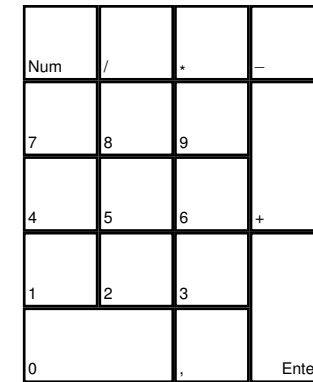

Alone in the Dark 2

deutsches Tastaturlayout / [english keyboard layout](#)

Use of Space Bar
Push
 Press Space Bar and direction key for moving objects.
Fight
 Kepp Space Bar pressed for Attack Mode.
 Use direction keys for the Attack with punches and kicks or a head butt.
 For fighting with a weapon select it from the inventory.
 While Using a cutting weapon use direction keys for attack.
 While using a fire weapon use left and right for aiming and up key for fire.