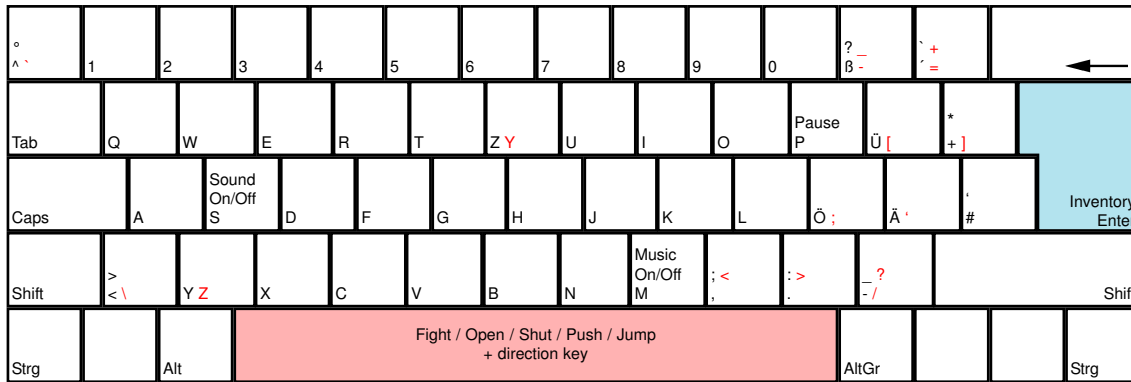

Alone in the Dark 2

deutsches Tastaturlayout / [english keyboard layout](#)

Use of Space Bar
Push
 Press Space Bar and direction key for moving objects.
Fight
 Kepp Space Bar pressed for Attack Mode.
 Use direction keys for the Attack with punches and kicks or a head butt.
 For fighting with a weapon select it from the inventory.
 While Using a cutting weapon use direction keys for attack.
 While using a fire weapon use left and right for aiming and up key for fire.

CHEATS taken from [dlh.net]
 HexCheat:
 Edit save0.itd with the hex editor and go to sector 0047 and change the byte 0056 to FF