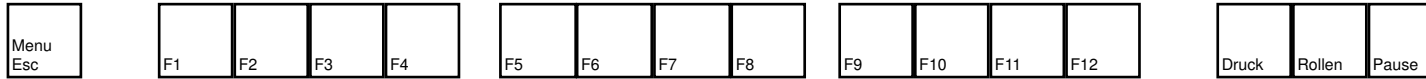

Alone in the Dark 2

deutsches Tastaturlayout / [english keyboard layout](#)

Use of Space Bar
Push
 Press Space Bar and direction key for moving objects.
Fight
 Kepp Space Bar pressed for Attack Mode.
 Use direction keys for the Attack with punches and kicks or a head butt.
 For fighting with a weapon select it from the inventory.
 While Using a cutting weapon use direction keys for attack.
 While using a fire weapon use left and right for aiming and up key for fire.