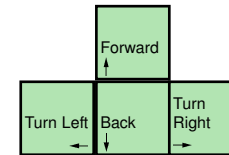

Alone in the Dark 2

deutsches Tastaturlayout / [english keyboard layout](#)

Use of Space Bar
Push
 Press Space Bar and direction key for moving objects.
Fight
 Kepp Space Bar pressed for Attack Mode.
 Use direction keys for the Attack with punches and kicks or a head butt.
 For fighting with a weapon select it from the inventory.
 While Using a cutting weapon use direction keys for attack.
 While using a fire weapon use left and right for aiming and up key for fire.