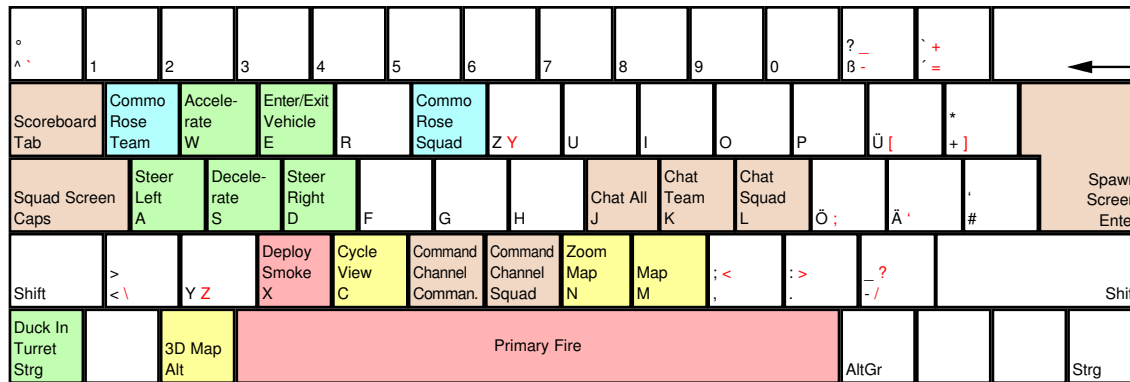

← Weapons →

° ^ `	1	2	Toggle Fire Mode 3	4	5	6	7	8	9	0	? _ β -	^ + ' =	←
Scoreboard Tab	Commo Rose Team	Forward W	Enter/Exit Vehicle E	Reload R	Commo Rose Squad	Z	Y	U	I	O	P	Ü [' +]	Spawn Screen Enter
Squad Screen Caps	Strafe Left A	Back S	Strafe Right D	Cycle Weapon F	Pick Up Gear G	H	Chat All J	Chat Team K	Chat Squad L	Ö ;	Ä ' #		
Sprint / Swim Fast Shift	> \	Prone Y Z	X	Cycle View C	Command Channel Comman.	Command Channel Squad	Zoom Map N	Map M	: <	: >	- ? - /	Shift	
Crouch Strg		3D Map Alt	Jump									AltGr	Strg

deutsches Tastaturlayout / english keyboard layout

Create Squad Einfg	Squad Screen Pos1	Vote Yes Bild ↑
Entf	Ende	Vote No Bild ↓

	↑	
←	↓	→

Num	/	*	-
7	8	9	
4	5	6	+
1	2	3	
0	.		Enter

LMB: Fire Weapon
RMB: Zoom
Wheel: Cycle Weapon

more keyboard layouts:
<http://www.keycardhq.de>

Battlefield 2 Land and See

deutsches Tastaturlayout / english keyboard layout

- Move:** Move Turret
- LMB:** Primary Fire
- RMB:** Alternate Fire

more keyboard layouts:
<http://www.keycardhq.de>

Battlefield 2 Air

deutsches Tastaturlayout / english keyboard layout

LMB: Fire
RMB: Alternate Fire

more keyboard layouts:
<http://www.keycardhq.de>

Battlefield 2 Commander

Esc	F1	F2	F3	F4	F5	F6	F7	F8	Inside View F9	Chase View F10	Front View F11	Fly-by View F12	Screen Shot Druck	Rollen	Pause
-----	----	----	----	----	----	----	----	----	-------------------	-------------------	-------------------	--------------------	----------------------	--------	-------