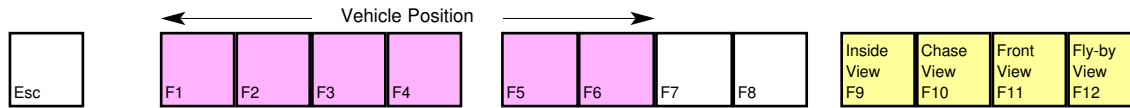

Battlefield 2 Air

deutsches Tastaturlayout / english keyboard layout

LMB: Fire
RMB: Alternate Fire

more keyboard layouts:
<http://www.keycardhq.de>

Battlefield 2 Commander

Esc	F1	F2	F3	F4	F5	F6	F7	F8	Inside View F9	Chase View F10	Front View F11	Fly-by View F12	Screen Shot Druck	Rollen	Pause

← Select Squad →													° ^ `	?	β -	´ +	←							
1	2	3	4	5	6	7	8	9	0	Scoreboard Tab	Commo Rose Team	Scroll Up W	Enter/Exit Vehicle E	R	Commo Rose Squad	Z Y	U	I	O	P	Ü [	*	]	Spawn Screen Enter
Commander Screen Caps	Scroll Left A	Scroll Down S	Scroll Right D	F	G	H	Chat All J	Chat Team K	Chat Squad L	Ö ;	Ä ' ,	#												
Shift	> \	Y Z	X	Cycle View C	Command Channel Comman.	Command Channel Squad	Zoom Map N	Map M	: <	: >	- ?	/ -												
Multiple Squads Strg	3D Map Alt											AltGr			Strg									

deutsches Tastaturlayout / english keyboard layout

Create Squad Einfg	Squad Screen Pos1	Vote Yes Bild ↑
Entf	Ende	Vote No Bild ↓

	↑	
←	↓	→

Num	/	*	-
7	8	9	
4	5	6	+
1	2	3	
0	.		Enter

- **LMB:** Select
- **RMB:** Command Menu
- **Wheel:** Zoom Map

more keyboard layouts:
<http://www.keycardhq.de>