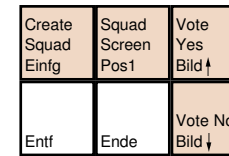

← Weapons →

° ^ `	1	2	Toggle Fire Mode 3	4	5	6	7	8	9	0	? _ β -	^ + ' =	←
Scoreboard Tab	Commo Rose Team	Forward W	Enter/Exit Vehicle E	Reload R	Commo Rose Squad	Z	Y	U	I	O	P	Ü [' +]	Spawn Screen Enter
Squad Screen Caps	Strafe Left A	Back S	Strafe Right D	Cycle Weapon F	Pick Up Gear G	H	Chat All J	Chat Team K	Chat Squad L	Ö ;	Ä ' #		
Sprint / Swim Fast Shift	> \	Prone Y Z	X	Cycle View C	Command Channel Comman.	Command Channel Squad	Zoom Map N	Map M	: <	: >	- ? - /	Shift	
Crouch Strg		3D Map Alt	Jump									AltGr	Strg

deutsches Tastaturlayout / english keyboard layout

Create Squad Einfg	Squad Screen Pos1	Vote Yes Bild ↑
Entf	Ende	Vote No Bild ↓

	↑	
←	↓	→

Num	/	*	-
7	8	9	
4	5	6	+
1	2	3	
0	.		Enter

LMB: Fire Weapon
RMB: Zoom
Wheel: Cycle Weapon

more keyboard layouts:
<http://www.keycardhq.de>

Battlefield 2 Land and See

deutsches Tastaturlayout / english keyboard layout

- Move:** Move Turret
- LMB:** Primary Fire
- RMB:** Alternate Fire

more keyboard layouts:
<http://www.keycardhq.de>

Battlefield 2 Air

deutsches Tastaturlayout / english keyboard layout

LMB: Fire
RMB: Alternate Fire

more keyboard layouts:
<http://www.keycardhq.de>

Battlefield 2 Commander

Esc	F1	F2	F3	F4	F5	F6	F7	F8	Inside View F9	Chase View F10	Front View F11	Fly-by View F12	Screen Shot Druck	Rollen	Pause
-----	----	----	----	----	----	----	----	----	-------------------	-------------------	-------------------	--------------------	----------------------	--------	-------