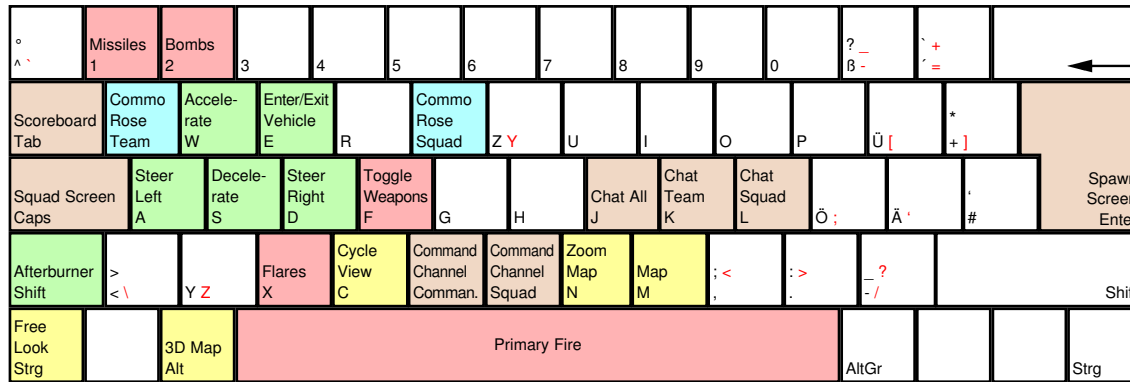

← Weapons →

° ^ `	1	2	Toggle Fire Mode 3	4	5	6	7	8	9	0	? _ β -	^ + ' =	←
Scoreboard Tab	Commo Rose Team	Forward W	Enter/Exit Vehicle E	Reload R	Commo Rose Squad	Z	Y	U	I	O	P	Ü [' +]	Spawn Screen Enter
Squad Screen Caps	Strafe Left A	Back S	Strafe Right D	Cycle Weapon F	Pick Up Gear G	H	Chat All J	Chat Team K	Chat Squad L	Ö ;	Ä ' #		
Sprint / Swim Fast Shift	> \	Prone Y Z	X	Cycle View C	Command Channel Comman.	Command Channel Squad	Zoom Map N	Map M	: <	: >	- ? - /	Shift	
Crouch Strg		3D Map Alt	Jump									AltGr	Strg

deutsches Tastaturlayout / english keyboard layout

Create Squad Einfg	Squad Screen Pos1	Vote Yes Bild ↑
Entf	Ende	Vote No Bild ↓

	↑	
←	↓	→

Num	/	*	-
7	8	9	
4	5	6	+
1	2	3	
0	.		Enter

LMB: Fire Weapon
RMB: Zoom
Wheel: Cycle Weapon

more keyboard layouts:
<http://www.keycardhq.de>

Battlefield 2 Land and See

deutsches Tastaturlayout / english keyboard layout

- Move:** Move Turret
- LMB:** Primary Fire
- RMB:** Alternate Fire

more keyboard layouts:
<http://www.keycardhq.de>

Battlefield 2 Air

deutsches Tastaturlayout / english keyboard layout

LMB: Fire
RMB: Alternate Fire

more keyboard layouts:
<http://www.keycardhq.de>

Battlefield 2 Commander

Esc	F1	F2	F3	F4	F5	F6	F7	F8	Inside View F9	Chase View F10	Front View F11	Fly-by View F12	Screen Shot Druck	Rollen	Pause
-----	----	----	----	----	----	----	----	----	-------------------	-------------------	-------------------	--------------------	----------------------	--------	-------