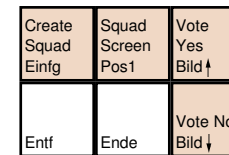

← Weapons →

° ^ `	1	2	Toggle Fire Mode 3	4	5	6	7	8	9	0	? _ β -	^ + ' =	←
Scoreboard Tab	Commo Rose Team	Forward W	Enter/Exit Vehicle E	Reload R	Commo Rose Squad	Z	Y	U	I	O	P	Ü [' +]	Spawn Screen Enter
Squad Screen Caps	Strafe Left A	Back S	Strafe Right D	Cycle Weapon F	Pick Up Gear G	H	Chat All J	Chat Team K	Chat Squad L	Ö ;	Ä ' #		
Sprint / Swim Fast Shift	> \	Prone Y Z	X	Cycle View C	Command Channel Comman.	Command Channel Squad	Zoom Map N	Map M	: <	: >	- ? - /	Shift	
Crouch Strg		3D Map Alt	Jump									AltGr	Strg

deutsches Tastaturlayout / english keyboard layout

Create Squad Einfg	Squad Screen Pos1	Vote Yes Bild ↑
Entf	Ende	Vote No Bild ↓

	↑	
←	↓	→

Num	/	*	-
7	8	9	
4	5	6	+
1	2	3	
0	.		Enter

LMB: Fire Weapon
RMB: Zoom
Wheel: Cycle Weapon

more keyboard layouts:
<http://www.keycardhq.de>

Battlefield 2 Land and See

deutsches Tastaturlayout / english keyboard layout

- Move:** Move Turret
- LMB:** Primary Fire
- RMB:** Alternate Fire

more keyboard layouts:
<http://www.keycardhq.de>