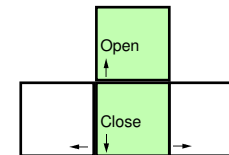

Battlefield 2 Land and See