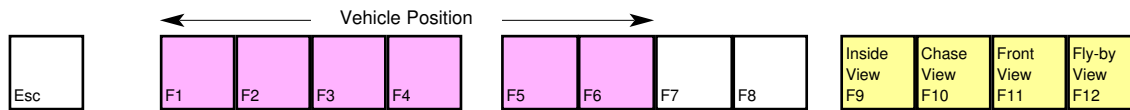

Battlefield 2 Infantry

Esc	F1	F2	F3	F4	F5	F6	F7	F8	Inside View F9	Chase View F10	Front View F11	Fly-by View F12	Screen Shot Druck	Rollen	Pause

← Weapons →

° ^ `	1	2	Toggle Fire Mode 3	4	5	6	7	8	9	0	? _ β -	^ + ' =	←
Scoreboard Tab	Commo Rose Team	Forward W	Enter/Exit Vehicle E	Reload R	Commo Rose Squad	Z	Y	U	I	O	P	Ü [' +]	Spawn Screen Enter
Squad Screen Caps	Strafe Left A	Back S	Strafe Right D	Cycle Weapon F	Pick Up Gear G	H	Chat All J	Chat Team K	Chat Squad L	Ö ;	Ä ' #		
Sprint / Swim Fast Shift	> \	Prone Y Z	X	Cycle View C	Command Channel Comman.	Command Channel Squad	Zoom Map N	Map M	: <	: >	- ? - /	Shift	
Crouch Strg		3D Map Alt	Jump									AltGr	Strg

deutsches Tastaturlayout / english keyboard layout

Create Squad Einfg	Squad Screen Pos1	Vote Yes Bild ↑
Entf	Ende	Vote No Bild ↓

	↑	
←	↓	→

Num	/	*	-
7	8	9	
4	5	6	+
1	2	3	
0	.		Enter

LMB: Fire Weapon
RMB: Zoom
Wheel: Cycle Weapon

more keyboard layouts:
<http://www.keycardhq.de>

Battlefield 2 Land and See

deutsches Tastaturlayout / english keyboard layout

- **Move:** Move Turret
- **LMB:** Primary Fire
- **RMB:** Alternate Fire

more keyboard layouts:
<http://www.keycardhq.de>