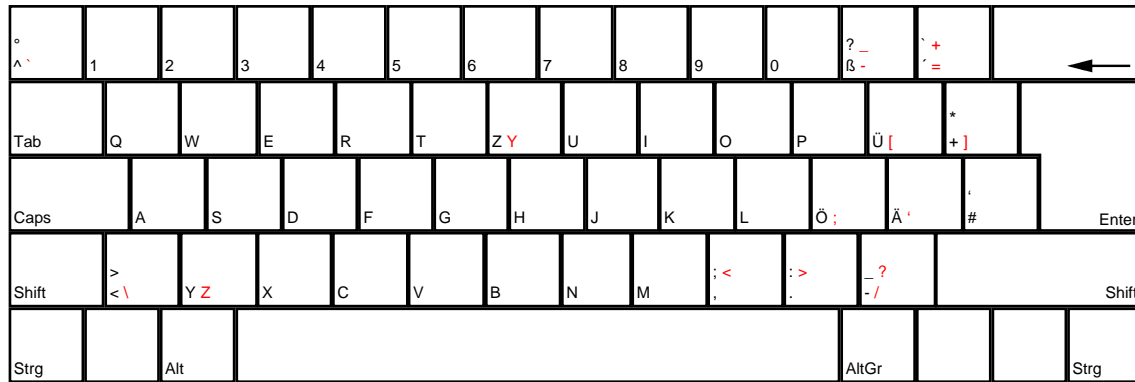

Ecstatica

deutsches Tastaturlayout / english keyboard layout

CHEATS taken from [dlh.net]

- FUSHIPI GOD-Mode
- GUNS All Weapons
- BLOODLUST Weapon Powerup
- TUNNEL Clippin

more keyboard layouts:
<http://www.keycardhq.de>