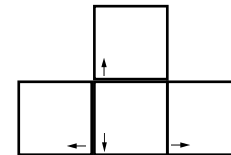

Ecstatica

deutsches Tastaturlayout / english keyboard layout

CHEATS taken from [dlh.net]

- FUSHIPI GOD-Mode
- GUNS All Weapons
- BLOODLUST Weapon Powerup
- TUNNEL Clippin

more keyboard layouts:
<http://www.keycardhq.de>