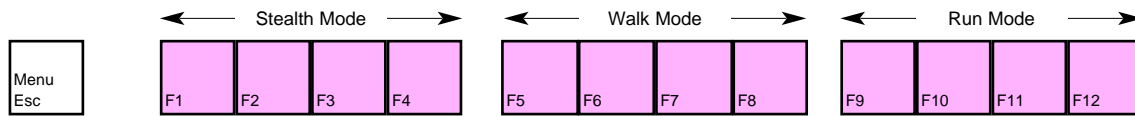

Ecstatica

deutsches Tastaturlayout / english keyboard layout

CHEATS taken from [dlh.net]

- FUSHIPI GOD-Mode
- GUNS All Weapons
- BLOODLUST Weapon Powerup
- TUNNEL Clippin

more keyboard layouts:
<http://www.keycardhq.de>