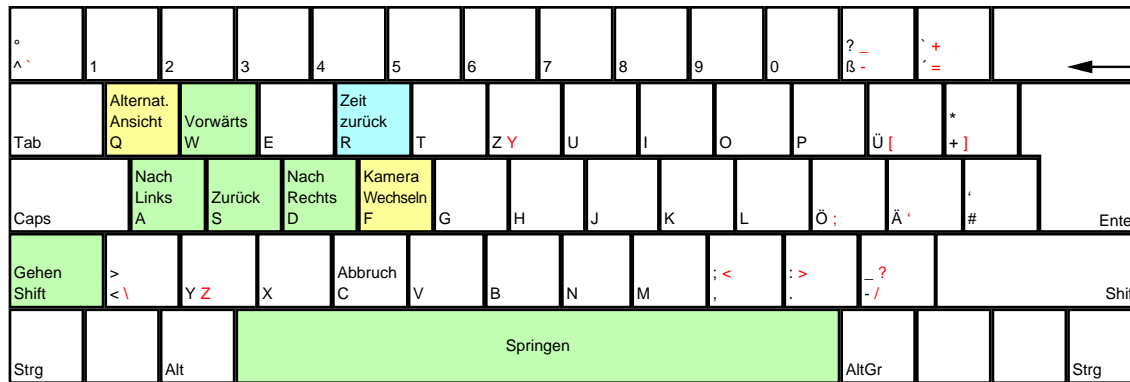

Prince of Persia The Sands of Time

deutsches Tastaturlayout / [english keyboard layout](#)

- LMB:** Schwertangriff
- [E] + MMB:** Dolch benutzen
- RMB:** Spezialangriff
- [R] + RMB:** Schneller Vorlauf

CHEATS taken from [dlh.net]

Unlock 3D Prince of Persia level
 To unlock the 3D level from the first Prince of Persia, simply start a new game. You will begin it on a balcony, do NOT go inside. Then do this:
 Hold [X] and press [Space], left mouse, [E], [C], [E], [Space], left mouse, [C]