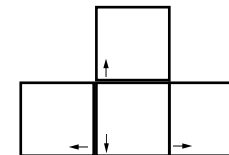

Prince of Persia The Sands of Time

deutsches Tastaturlayout / [english keyboard layout](#)

- LMB:** Schwertangriff
- [E] + MMB:** Dolch benutzen
- RMB:** Spezialangriff
- [R] + RMB:** Schneller Vorlauf

CHEATS taken from [dlh.net]

Unlock 3D Prince of Persia level
 To unlock the 3D level from the first Prince of Persia, simply start a new game. You will begin it on a balcony, do NOT go inside. Then do this:
 Hold [X] and press [Space], left mouse, [E], [C], [E], [Space], left mouse, [C]