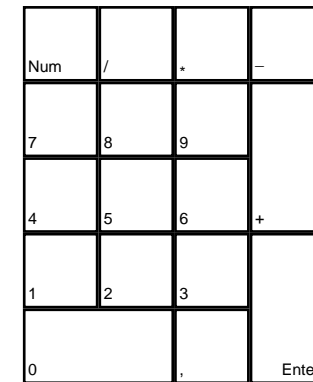

Prince of Persia The Sands of Time

deutsches Tastaturlayout / [english keyboard layout](#)

- LMB:** Schwertangriff
- [E] + MMB:** Dolch benutzen
- RMB:** Spezialangriff
- [R] + RMB:** Schneller Vorlauf

CHEATS taken from [dlh.net]

Unlock 3D Prince of Persia level
 To unlock the 3D level from the first Prince of Persia, simply start a new game. You will begin it on a balcony, do NOT go inside. Then do this:
 Hold [X] and press [Space], left mouse, [E], [C], [E], [Space], left mouse, [C]